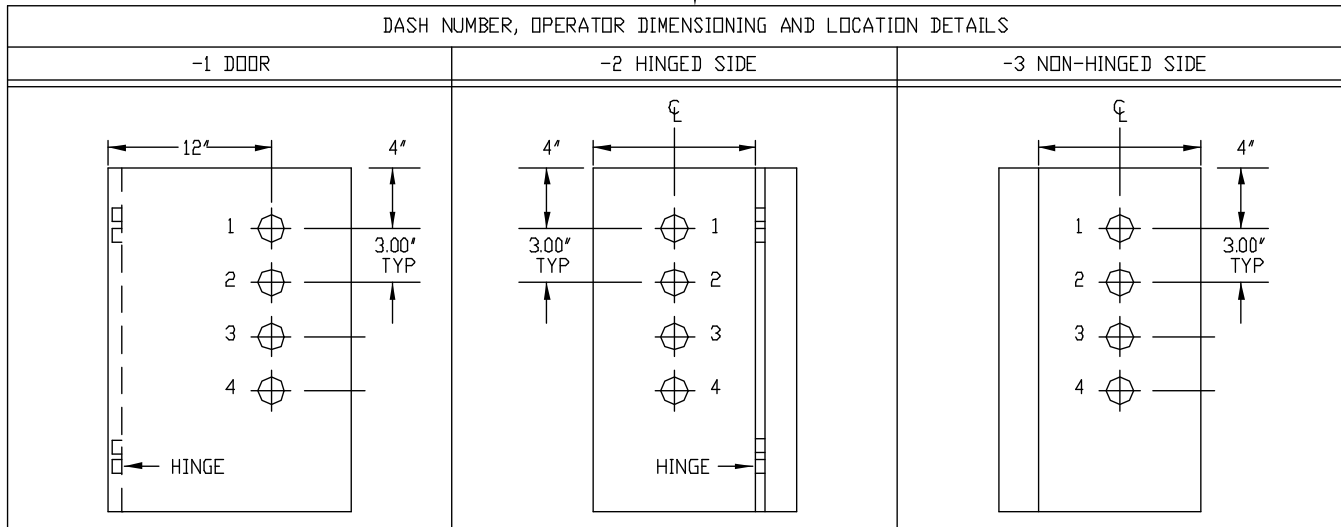

ENCLOSURE CONFIGURATION TABLE

DASH NUMBER, OPERATOR DIMENSIONING AND LOCATION DETAILS

Thayer Scale-Hyer Industries, Inc.

P.O. Box 669, 91 Schoosett Street, Pembroke, MA 02359

Ph: (781) 826-8101 FAX: (781) 826-7944

E-MAIL Sales@ThayerScale.com