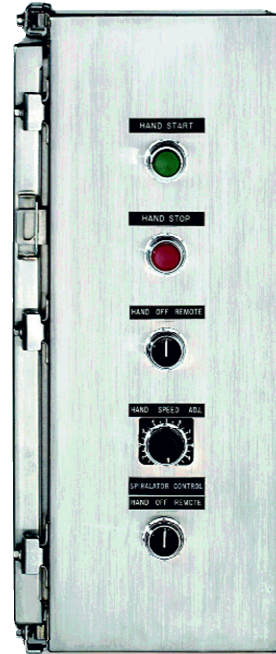

**BUILT SMART
BUILT TO SURVIVE**

Thayer Local/Remote Operator Station

**Stand Alone (remote) Operator Station
(shown in NEMA-4X Enclosure)**

**Operator Station (local)
Side Mount of PCA**

Thayer Scale provides, as an option, an Operator Station that includes a Hand-Off-Remote selector switch, hand start and stop push buttons, and a hand speed adjust potentiometer. These controls can be mounted on the front face or the hinged side of the optional NEMA-4 or NEMA-4X enclosure. Alternately, a stand alone Operator Station is available in a NEMA-12, NEMA-4/4X or NEMA-7 enclosure. This option is ideal for operating the system locally at the equipment, independent of the instrument and/or host supervisory control system. The remote stand alone option is ideal for installation/use local to the equipment when the drive and instrument are installed remote from the feeder.

DIMENSIONING DETAILS

CONFIGURATION TABLE

BILL OF MATERIAL NUMBERS	REMOTE OPERATOR STATION VARIABLES		
	POTENTIOMETER VALUE	ENCLOSURE TYPE	ENCLOSURE SIZE
P-61853-01	2.5 K OHMS - 2 WATT FOR USE WITH PCA-VDC	NEMA 12/IP65	10"H x 4"W x 5"D
P-61853-02		NEMA 4X/IP66	10"H x 4"W x 5"D
P-61853-03		NEMA 7/9	14"H x 7"W x 8"D
P-61854-01	50 K OHMS - 2 WATT FOR USE WITH PCA-VAC	NEMA 12/IP65	10"H x 4"W x 5"D
P-61854-02		NEMA 4X/IP66	10"H x 4"W x 5"D
P-61854-03		NEMA 7/9	14"H x 7"W x 8"D
P-61855-01	10 K OHMS - 2 WATT FOR USE WITH PCA-VFD	NEMA 12/IP65	10"H x 4"W x 5"D
P-61855-02		NEMA 4X/IP66	10"H x 4"W x 5"D
P-61855-03		NEMA 7/9	14"H x 7"W x 8"D