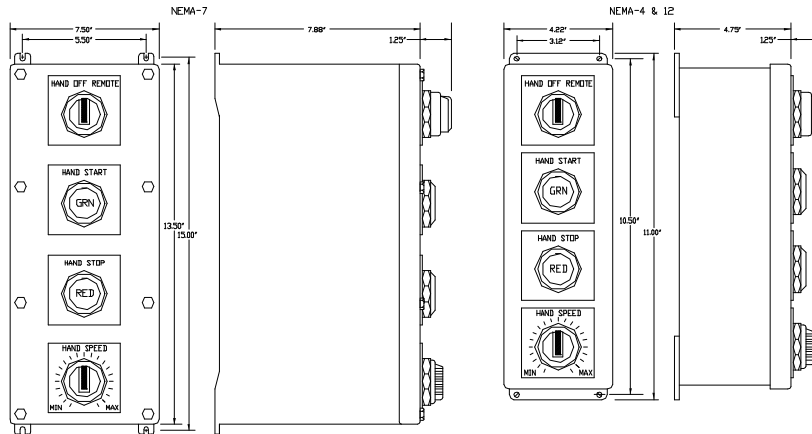

**BUILT SMART
BUILT TO SURVIVE**

Thayer Local/Remote Operator Station

**Stand Alone (remote) Operator Station
(shown in NEMA-4X Enclosure)**

**Operator Station (local)
Side Mount of PCA**

Thayer Scale provides, as an option, an Operator Station that includes a Hand-Off-Remote selector switch, hand start and stop push buttons, and a hand speed adjust potentiometer. These controls can be mounted on the front face or the hinged side of the optional NEMA-4 or NEMA-4X enclosure. Alternately, a stand alone Operator Station is available in a NEMA-12, NEMA-4/4X or NEMA-7 enclosure. This option is ideal for operating the system locally at the equipment, independent of the instrument and/or host supervisory control system. The remote stand alone option is ideal for installation/use local to the equipment when the drive and instrument are installed remote from the feeder.

DIMENSIONING DETAILS

CONFIGURATION TABLE

BILL OF MATERIAL NUMBERS	REMOTE OPERATOR STATION VARIABLES		
	POTENTIOMETER VALUE	ENCLOSURE TYPE	ENCLOSURE SIZE
P-61853-01	2.5 K OHMS - 2 WATT FOR USE WITH PCA-VDC	NEMA 12/IP65	10"H x 4"W x 5"D
P-61853-02		NEMA 4X/IP66	10"H x 4"W x 5"D
P-61853-03		NEMA 7/9	14"H x 7"W x 8"D
P-61854-01	50 K OHMS - 2 WATT FOR USE WITH PCA-VAC	NEMA 12/IP65	10"H x 4"W x 5"D
P-61854-02		NEMA 4X/IP66	10"H x 4"W x 5"D
P-61854-03		NEMA 7/9	14"H x 7"W x 8"D
P-61855-01	10 K OHMS - 2 WATT FOR USE WITH PCA-VFD	NEMA 12/IP65	10"H x 4"W x 5"D
P-61855-02		NEMA 4X/IP66	10"H x 4"W x 5"D
P-61855-03		NEMA 7/9	14"H x 7"W x 8"D